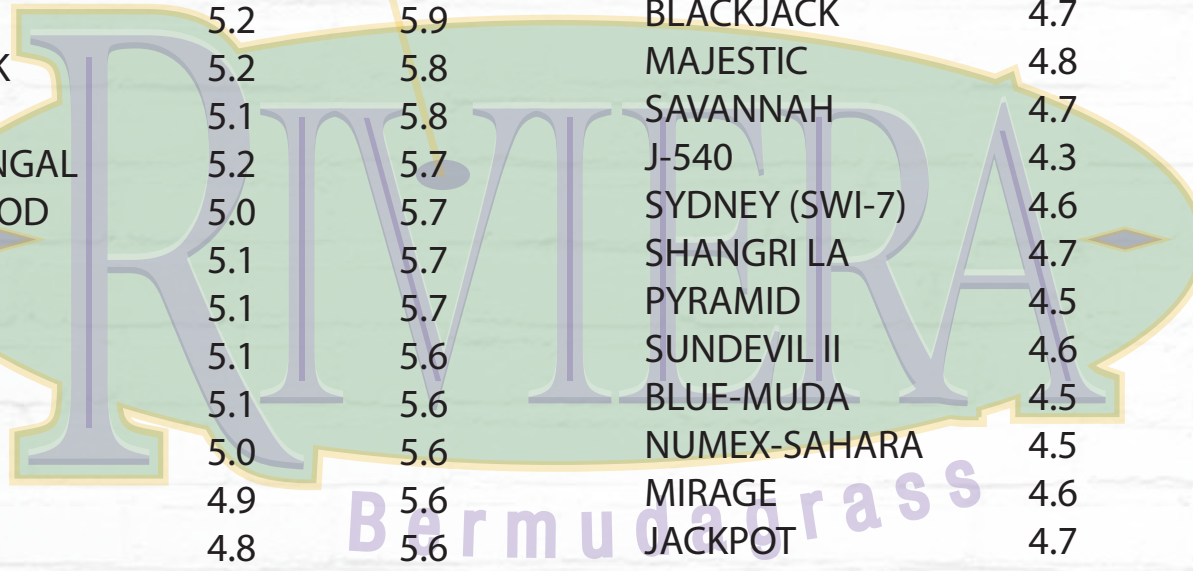

Turfgrass Quality Ratings of Bermudagrass.
2003-06 Data

Turfgrass Quality Ratings of Bermudagrass.
1997-01 Data

	Riverside, Ca Test Test	Mean
RIVIERA	5.2	5.9
SWI-1113	5.2	6.0
VERACRUZ	5.2	5.9
PRINCESS 77	5.2	6.0
SWI-1070	5.2	5.9
SWI-1057	5.2	5.9
PSG 9Y2OK	5.2	5.8
RAD-CD1	5.1	5.8
ROYAL BENGAL	5.2	5.7
HOLLYWOOD	5.0	5.7
SWI-1122	5.1	5.7
SWI-1081	5.1	5.7
PSG PROK	5.1	5.6
BAR 7CD5	5.1	5.6
YUKON	5.0	5.6
SWI-1083	4.9	5.6
IS-01-201	4.8	5.6
PYRAMID 2	4.8	5.5
NUMEX-SAHARA	4.5	5.0

	Riverside, Ca Test Test	Mean
RIVIERA (OKS 95-1)	5.1	6.6
PRINCESS	5.0	6.1
TRANSCONTINENTAL	6.1	5.6
SWI-11	4.9	5.5
SOUTHERN STAR (J-1224)	4.6	5.4
BLACKJACK	4.7	5.4
MAJESTIC	4.8	5.3
SAVANNAH	4.7	5.3
J-540	4.3	5.2
SYDNEY (SWI-7)	4.6	5.2
SHANGRI LA	4.7	5.1
PYRAMID	4.5	5.0
SUNDEVIL II	4.6	5.0
BLUE-MUDA	4.5	5.0
NUMEX-SAHARA	4.5	5.0
MIRAGE	4.6	4.9
JACKPOT	4.7	4.9
ARIZONA COMMON	4.5	4.5